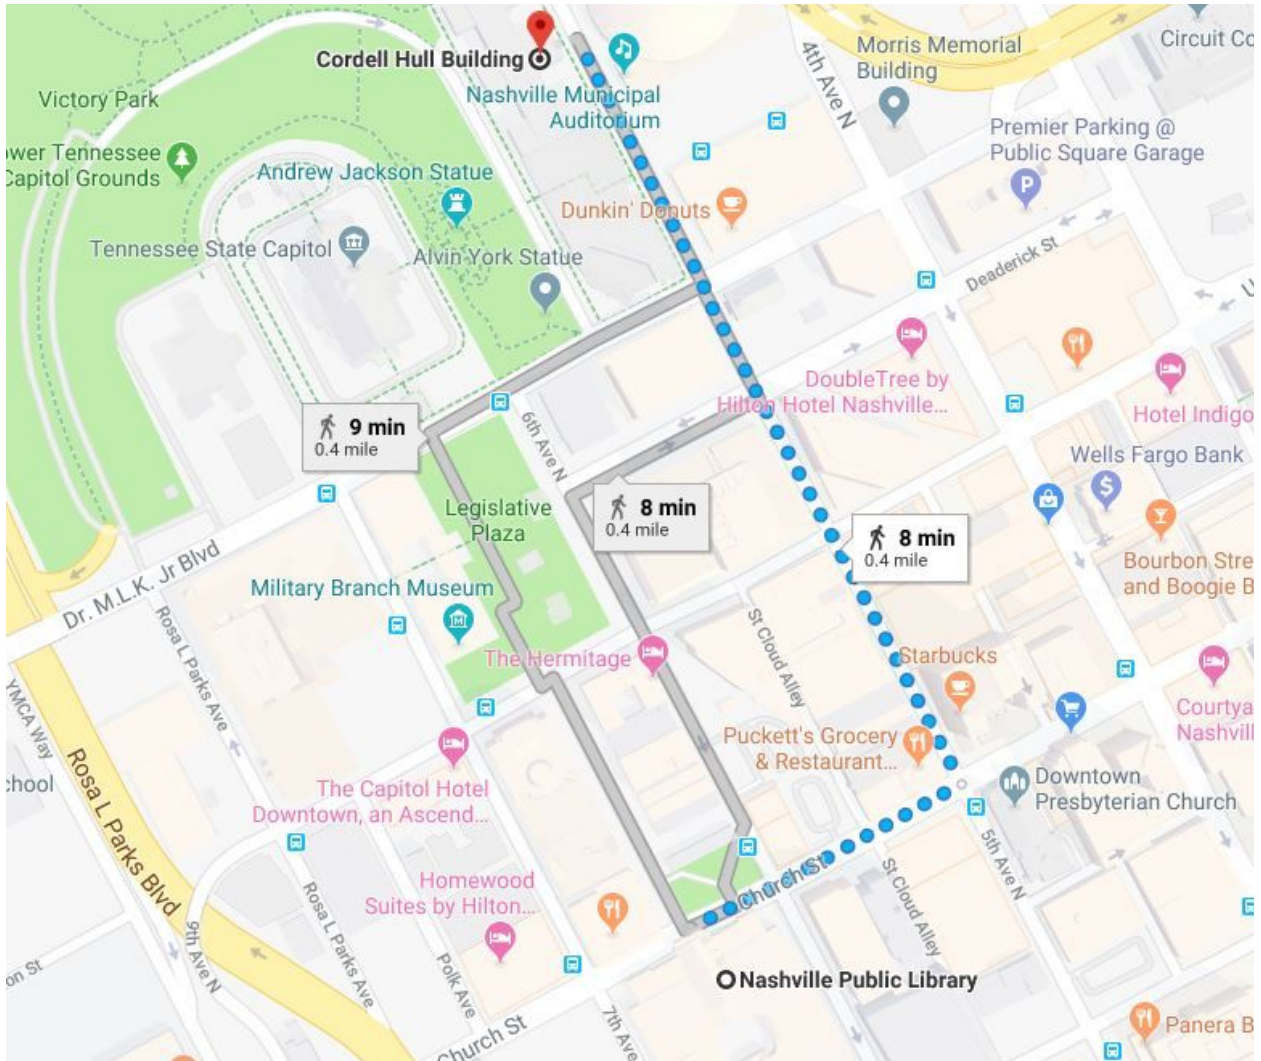

WALKING FROM NPL TO CORDELL HULL: 8 minutes

Walking Directions:

1. Head Northeast on Church Street toward 6th Ave.
0.1 mi.
2. Turn LEFT onto 5th Ave. North
0.3 mi

Nashville Public Library
615 Church St.
Nashville, TN 37219

Cordell Hull Building
425 5th Ave N.
Nashville, TN 37243